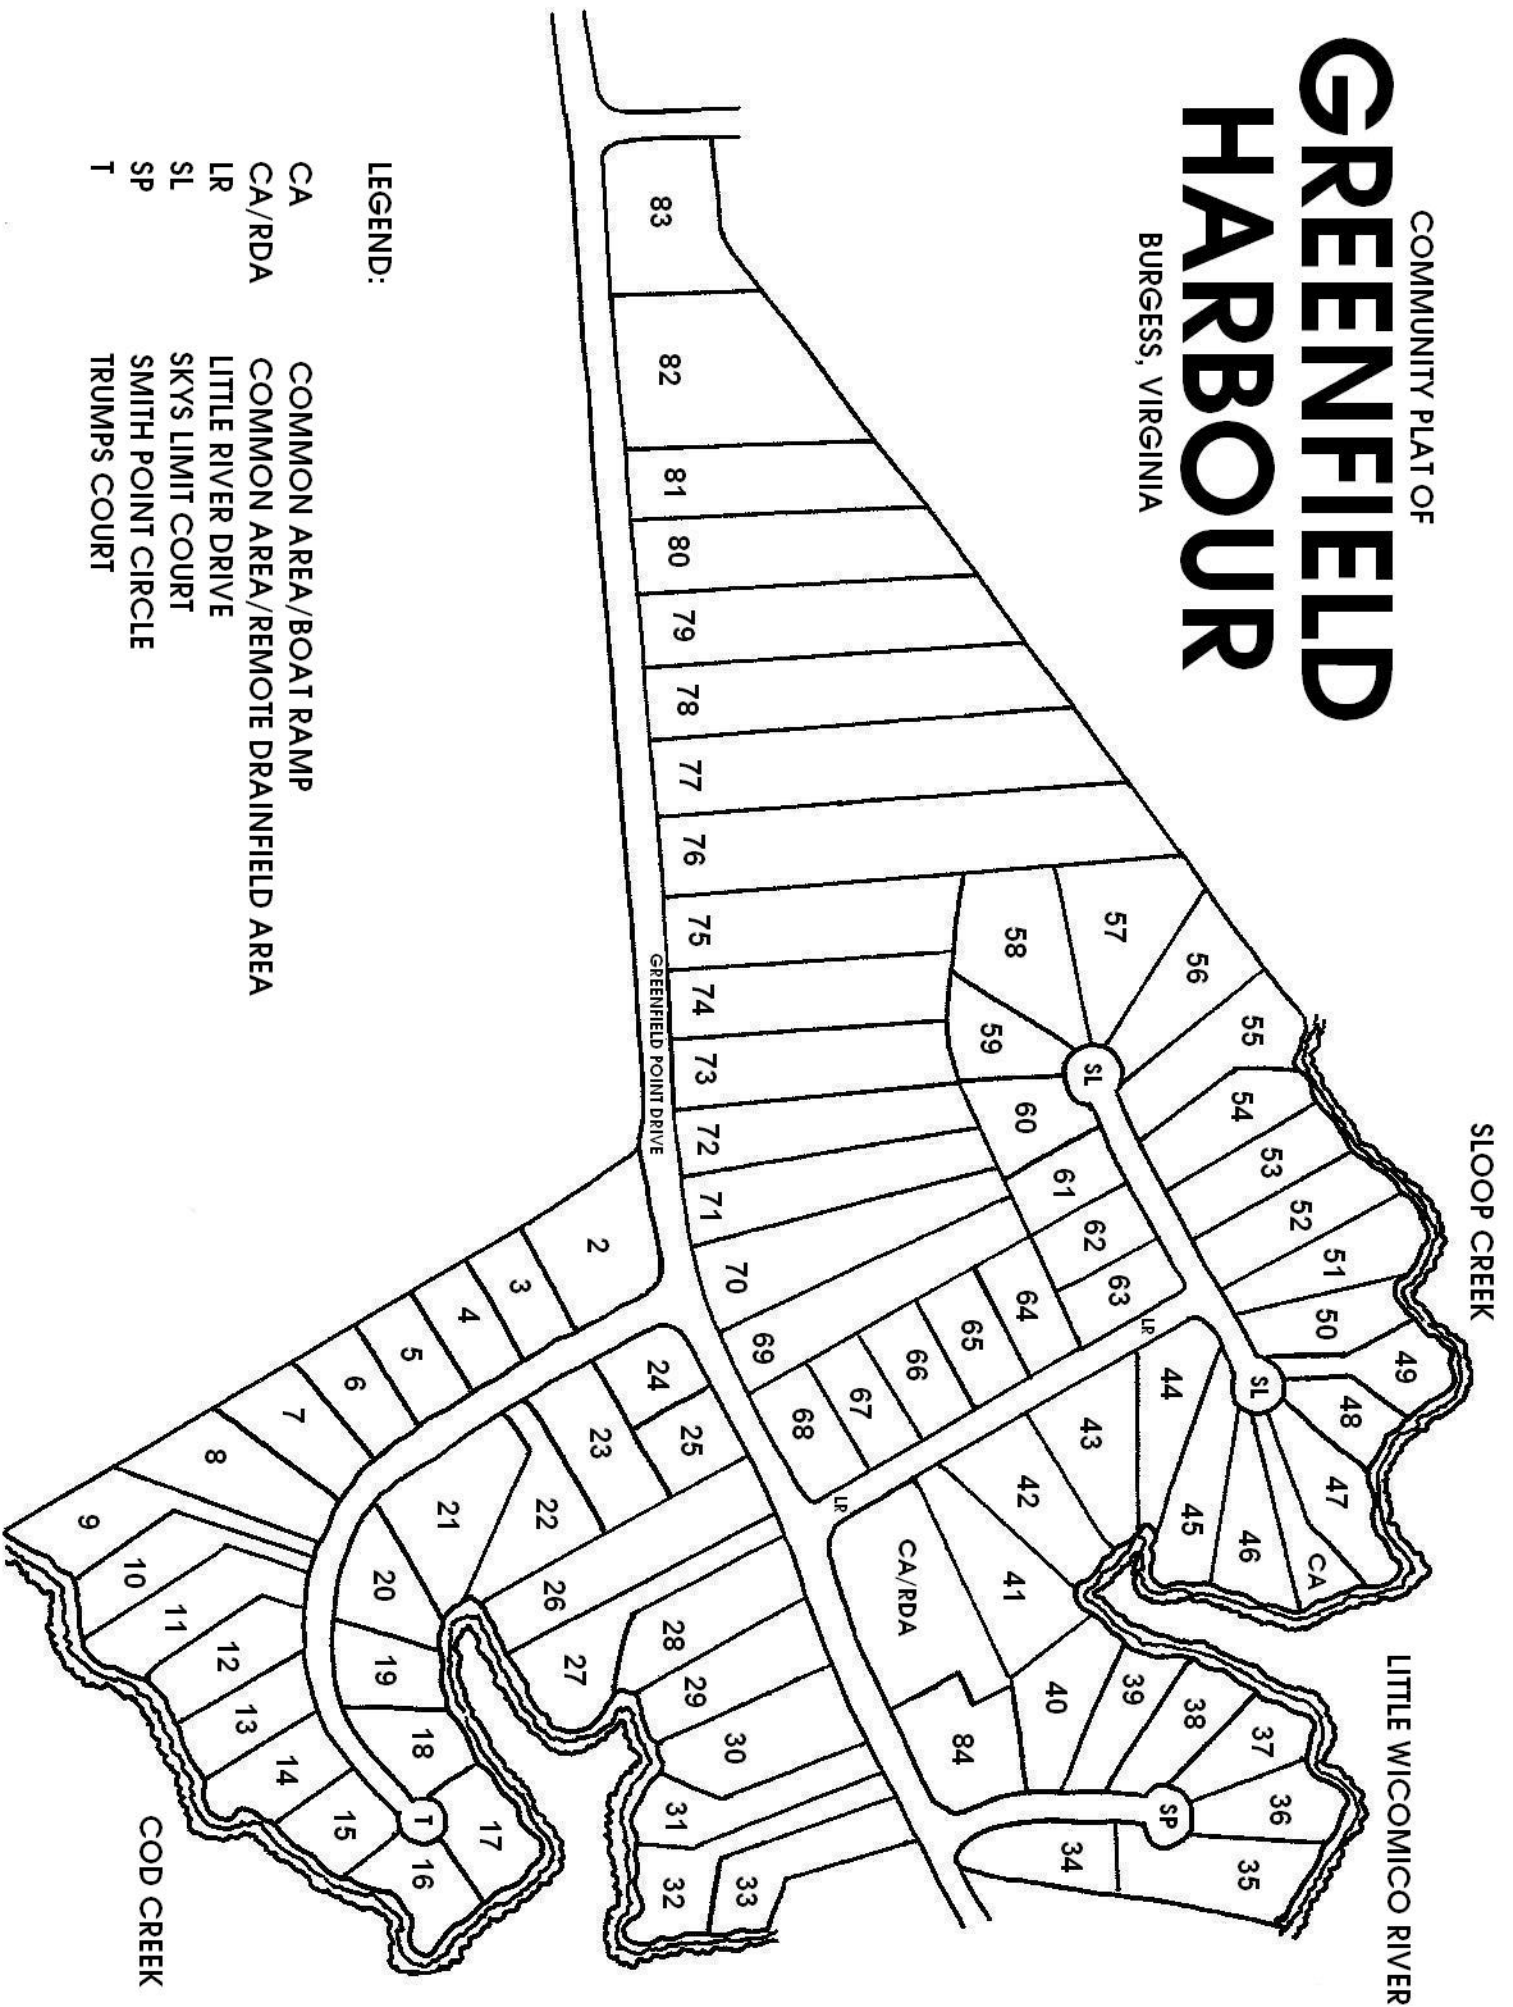

GREENFIELD HARBOUR

COMMUNITY PLAT OF
BURGESS, VIRGINIA

LEGEND:

- CA COMMON AREA/BOAT RAMP
- CA/RDA COMMON AREA/REMOTE DRAINFIELD AREA
- LR LITTLE RIVER DRIVE
- SL SKYS LIMIT COURT
- SP SMITH POINT CIRCLE
- T TRUMPS COURT